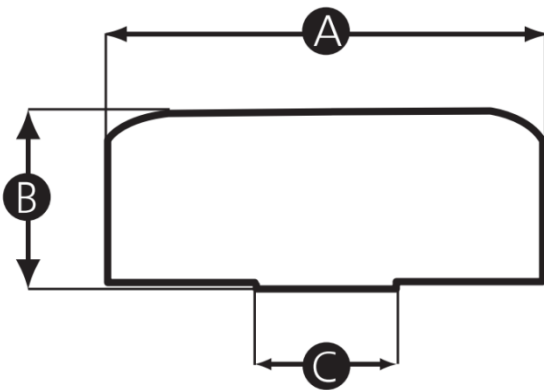

G04FMK Female Metal Star Knob

Material

- Body: Stainless steel, highly polished
- Thread: Machined thread

| Part No. | A | B | C | D | E | Thread Size |
|---------------|----|----|----|---|---|-------------|
| G04FMK-12823Q | 31 | 22 | 12 | 8 | 7 | M6 |

G05FMK Female Metal Wing Knob

Material

- Body: Stainless steel, matt finish
- Thread: Machined thread

| Part No. | A | B | C | Thread Size |
|---------------|----|----|----|-------------|
| G05FMK-11844Q | 25 | 10 | 8 | M6 |
| G05FMK-11847P | 36 | 15 | 12 | M8 |