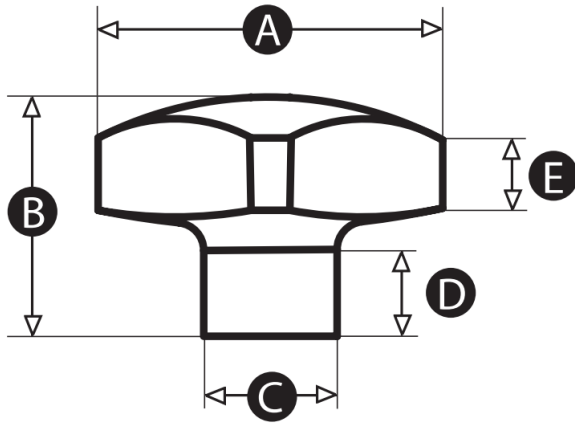

G04FMK Female Metal Star Knob

Material

- Body: Stainless steel, highly polished
- Thread: Machined thread

| Part No. | A | B | C | D | E | Thread Size |
|---------------|----|----|----|---|---|-------------|
| G04FMK-12823Q | 31 | 22 | 12 | 8 | 7 | M6 |

G05FMK Female Metal Wing Knob

Material

- Body: Stainless steel, matt finish
- Thread: Machined thread

| Part No. | A | B | C | Thread Size |
|---------------|----|----|----|-------------|
| G05FMK-11844Q | 25 | 10 | 8 | M6 |
| G05FMK-11847P | 36 | 15 | 12 | M8 |